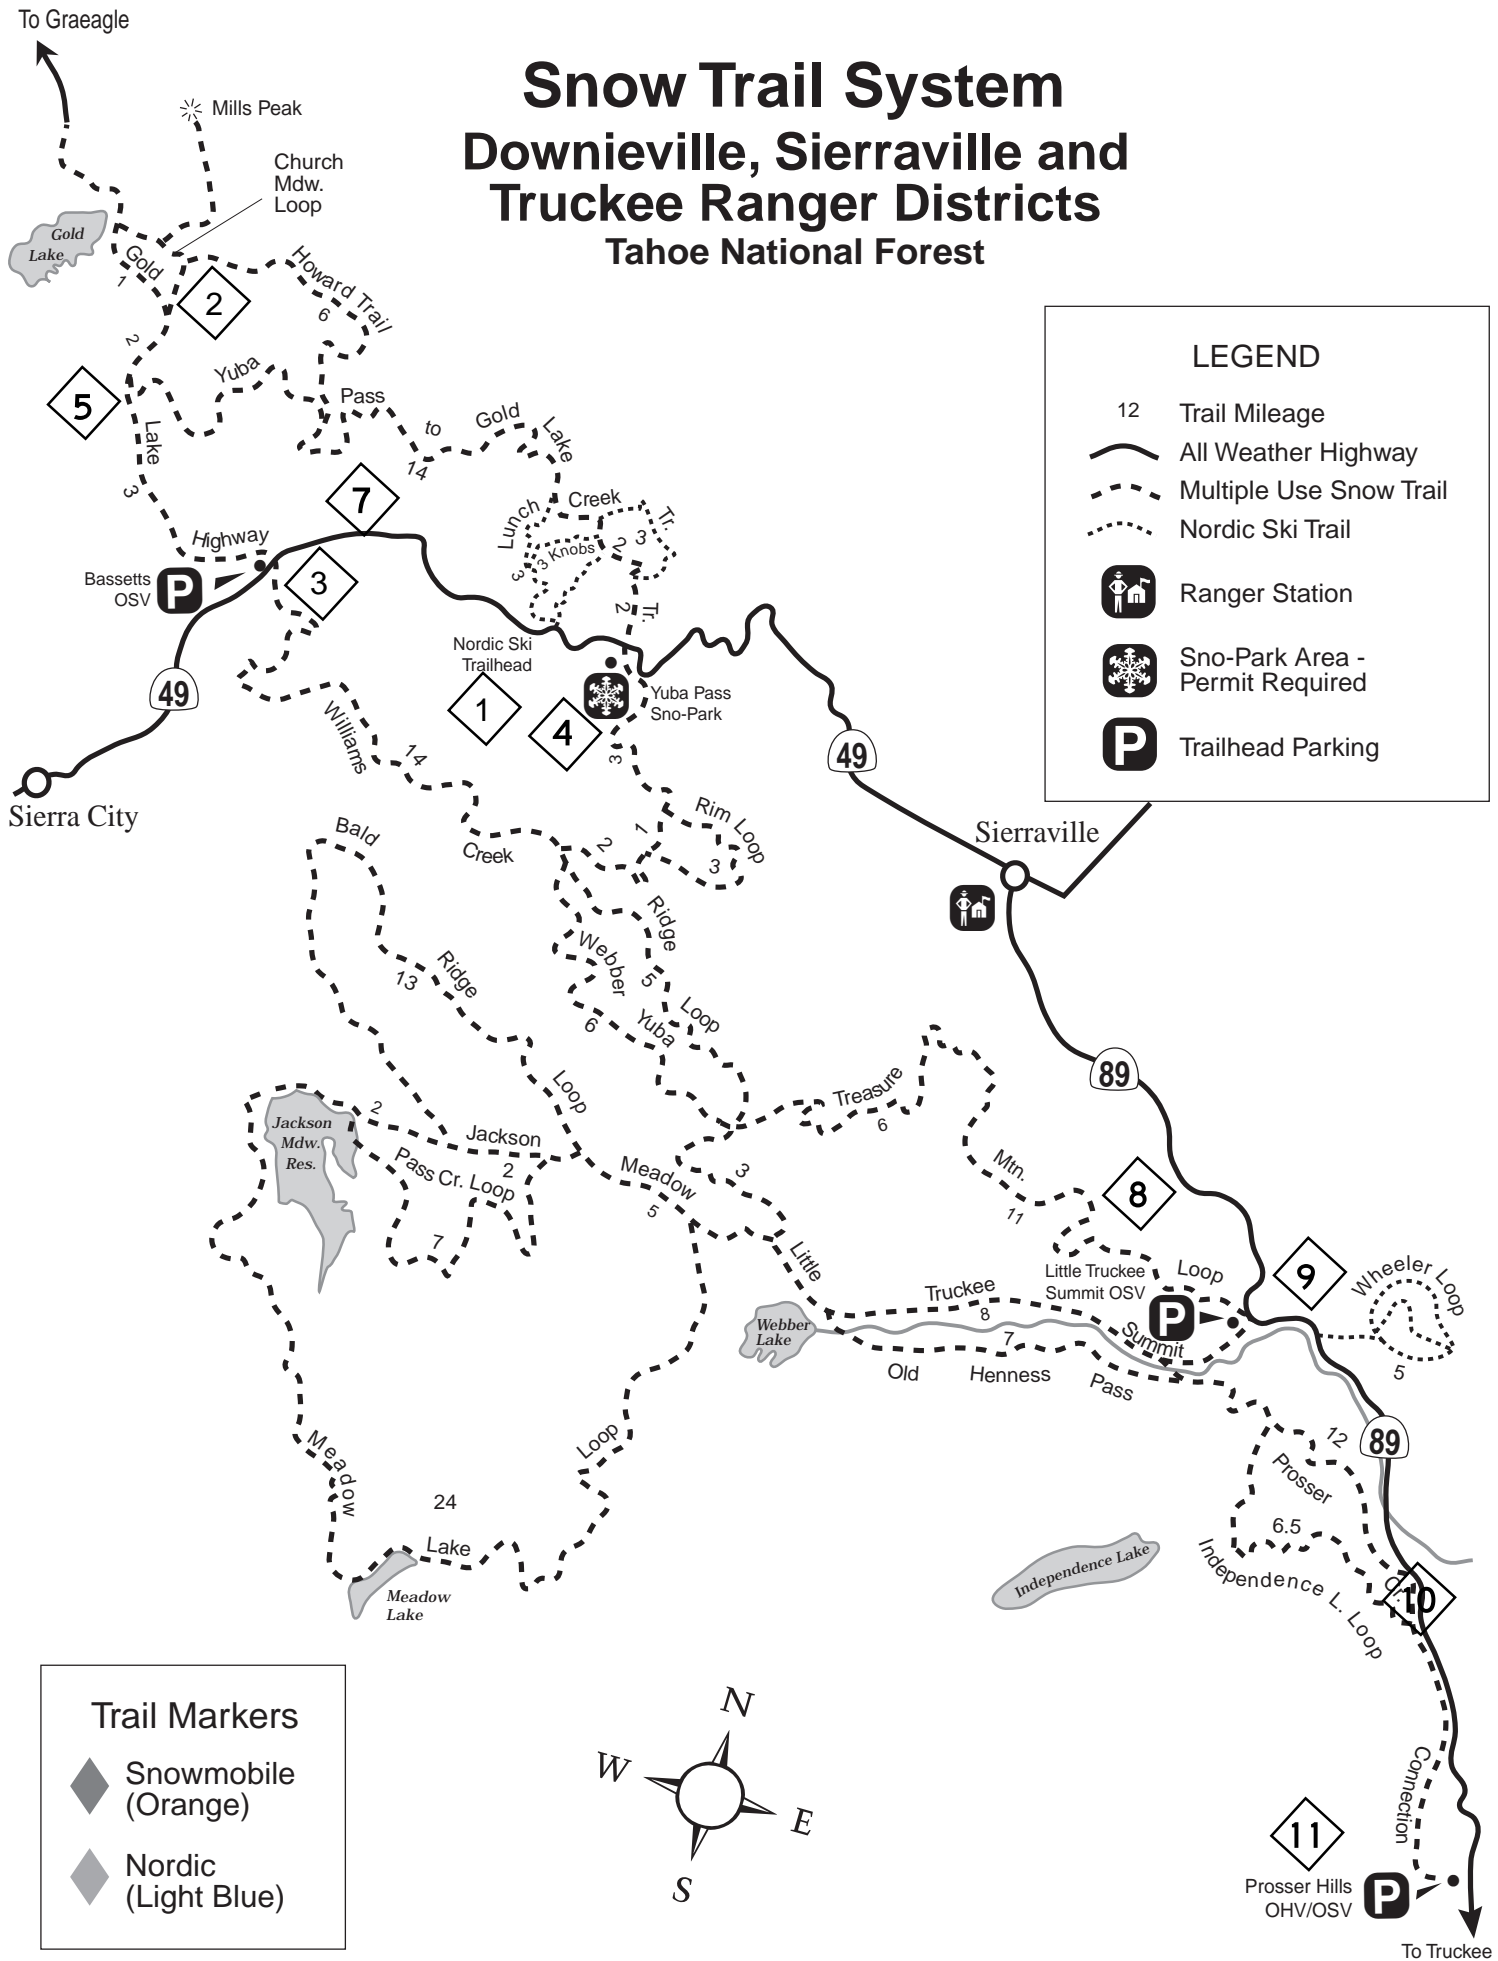

Snow Trail System

Downieville, Sierraville and Truckee Ranger Districts

Tahoe National Forest

LEGEND

- 12 Trail Mileage
- All Weather Highway
- Multiple Use Snow Trail
- Nordic Ski Trail
- Ranger Station
- Sno-Park Area - Permit Required
- Trailhead Parking

Trail Markers

- Snowmobile (Orange)
- Nordic (Light Blue)

11 Prosser Hills OHV/OSV

To Truckee